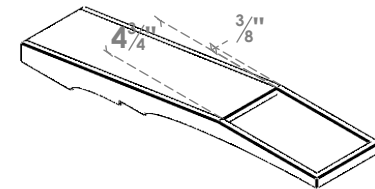

ITEM NUMBER: BRCPC055X26000X04000BOA

5 1/2"W X 26"D X 4"H BALBOA ARCHITECTURAL GRADE PVC CLOSED KNEE BRACE

SIDE PROFILE

FRONT PROFILE

ISOMETRIC

EKENA MILLWORK
 2300 WEST MAIN ST.
 CLARKSVILLE, TX 75426
 TOLL FREE: 866-607-0453
 WWW.EKENAMILLWORK.COM