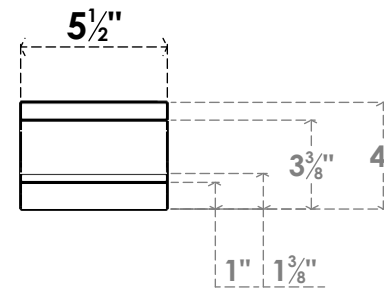

ITEM NUMBER: BRCPC055X26000X04000BOA

5 1/2"W X 26"D X 4"H BALBOA ARCHITECTURAL GRADE PVC CLOSED KNEE BRACE

SIDE PROFILE

FRONT PROFILE

ISOMETRIC

EKENA MILLWORK
 2300 WEST MAIN ST.
 CLARKSVILLE, TX 75426
 TOLL FREE: 866-607-0453
 WWW.EKENAMILLWORK.COM