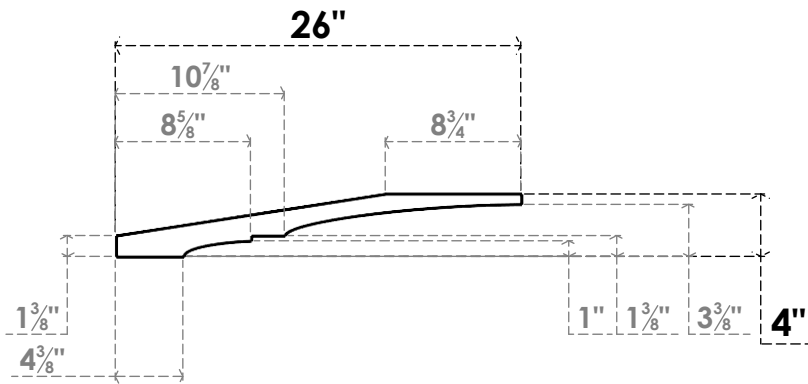

ITEM NUMBER: BRCPC055X26000X04000BOA

5 1/2"W X 26"D X 4"H BALBOA ARCHITECTURAL GRADE PVC CLOSED KNEE BRACE

SIDE PROFILE

FRONT PROFILE

ISOMETRIC

EKENA MILLWORK
 2300 WEST MAIN ST.
 CLARKSVILLE, TX 75426
 TOLL FREE: 866-607-0453
 WWW.EKENAMILLWORK.COM